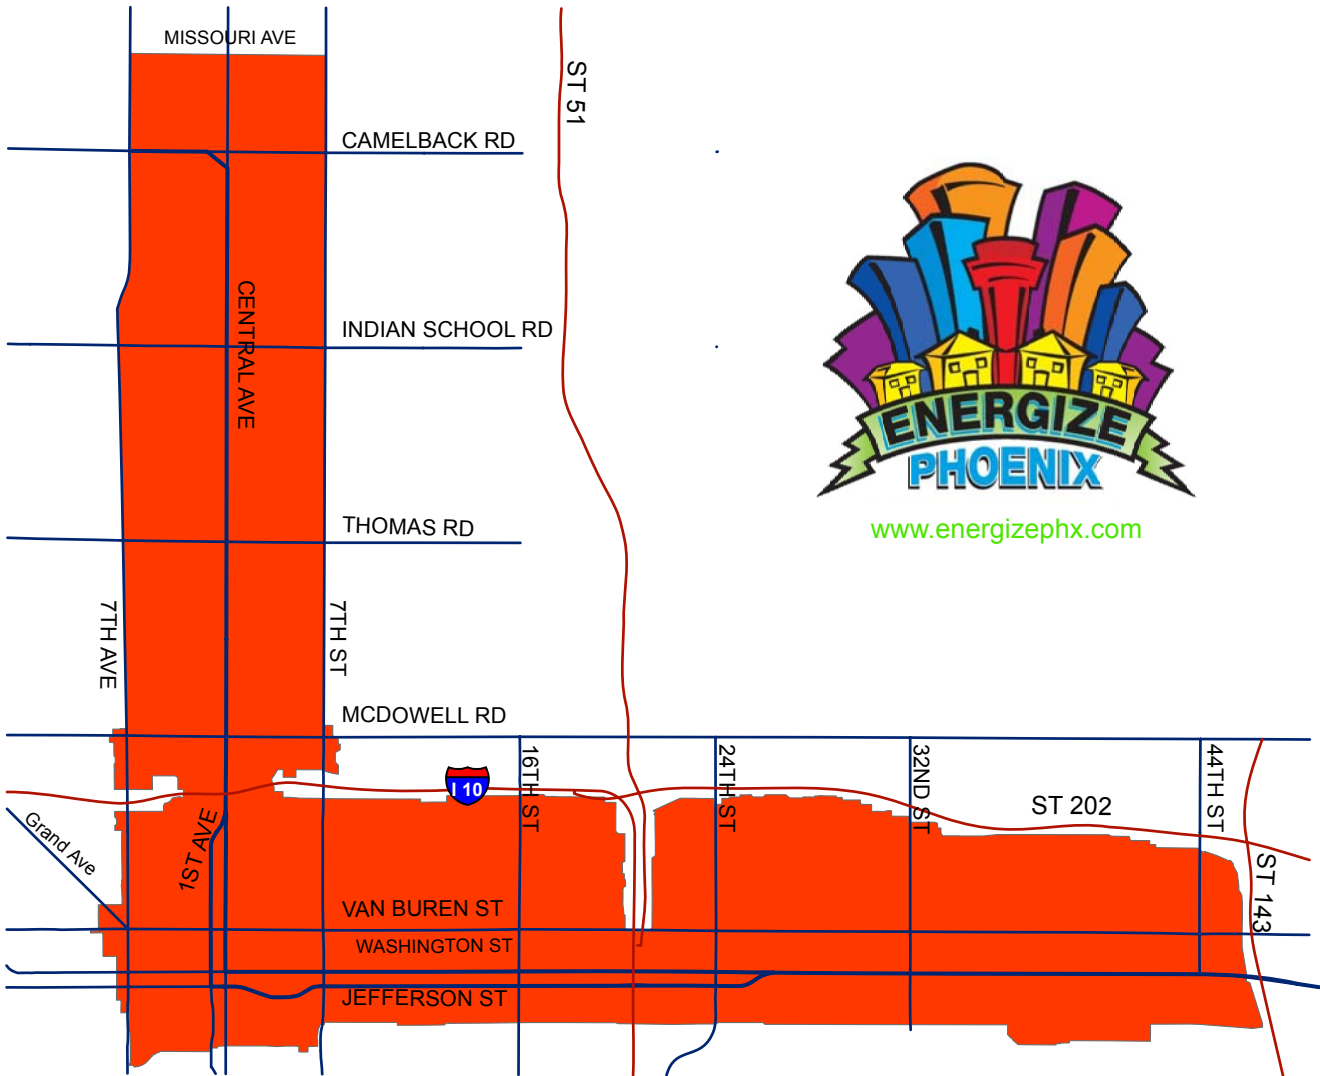

# ENERGIZE PHOENIX CORRIDOR

[www.energizephx.com](http://www.energizephx.com)

-  EP Corridor Border
-  Light Rail Stops
-  Light Rail Line

November 2011